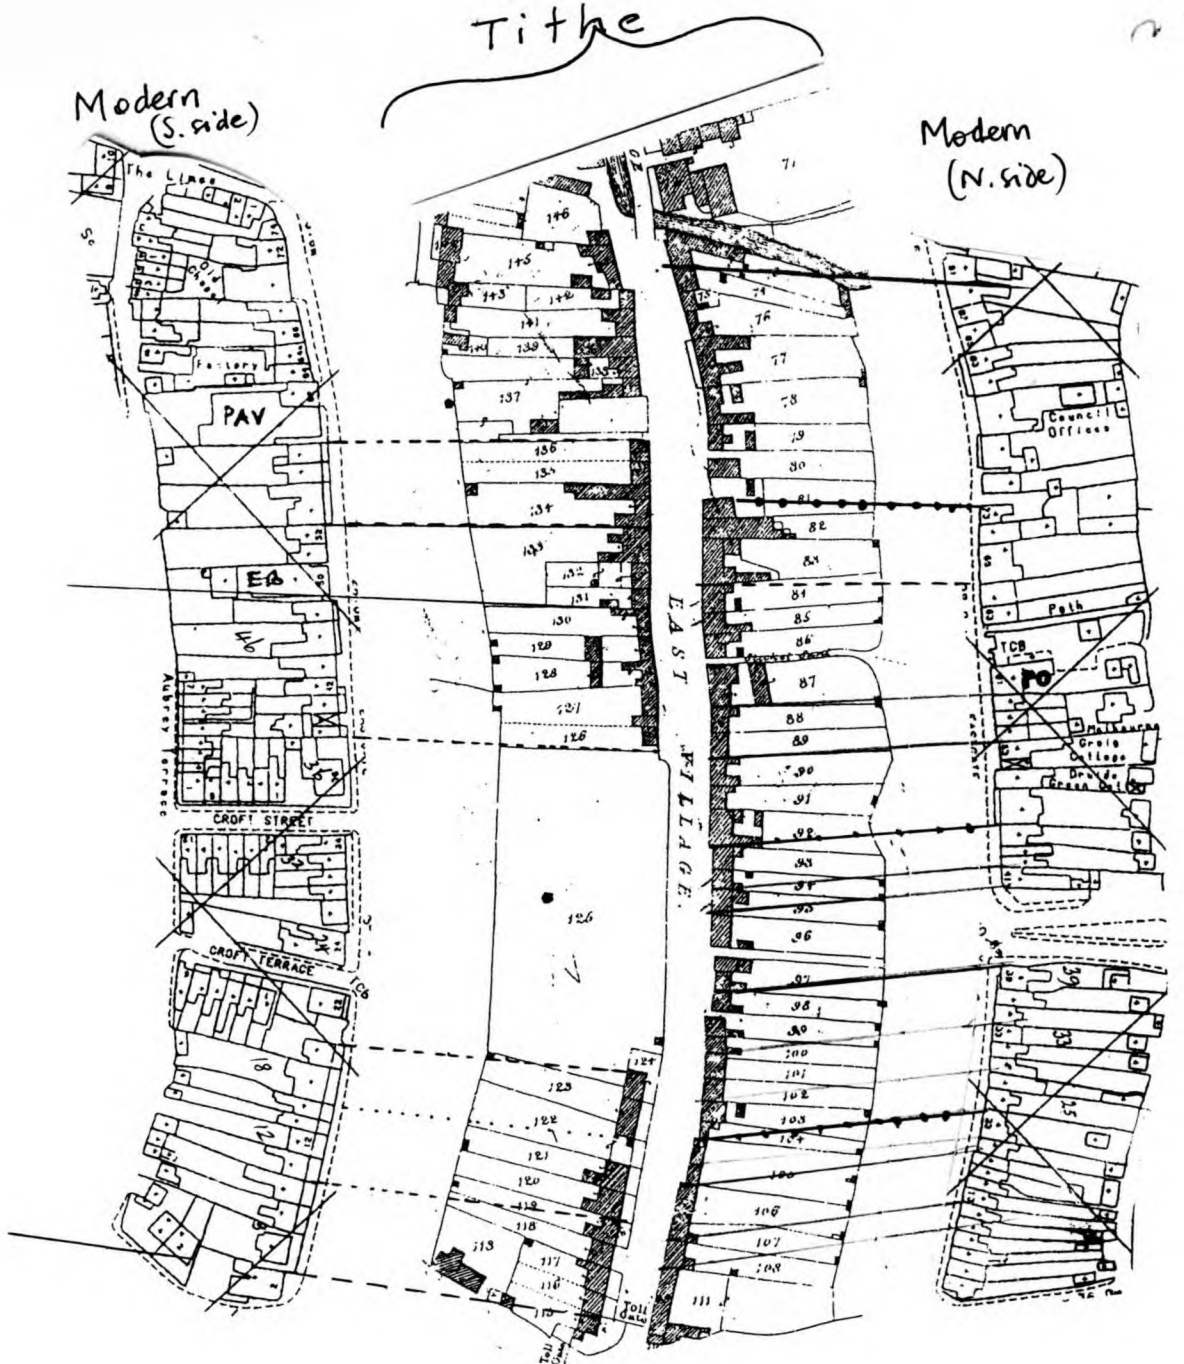

Tithe

Modern (S. side)

Modern (N. side)

ESTATE

CARDIFF RD