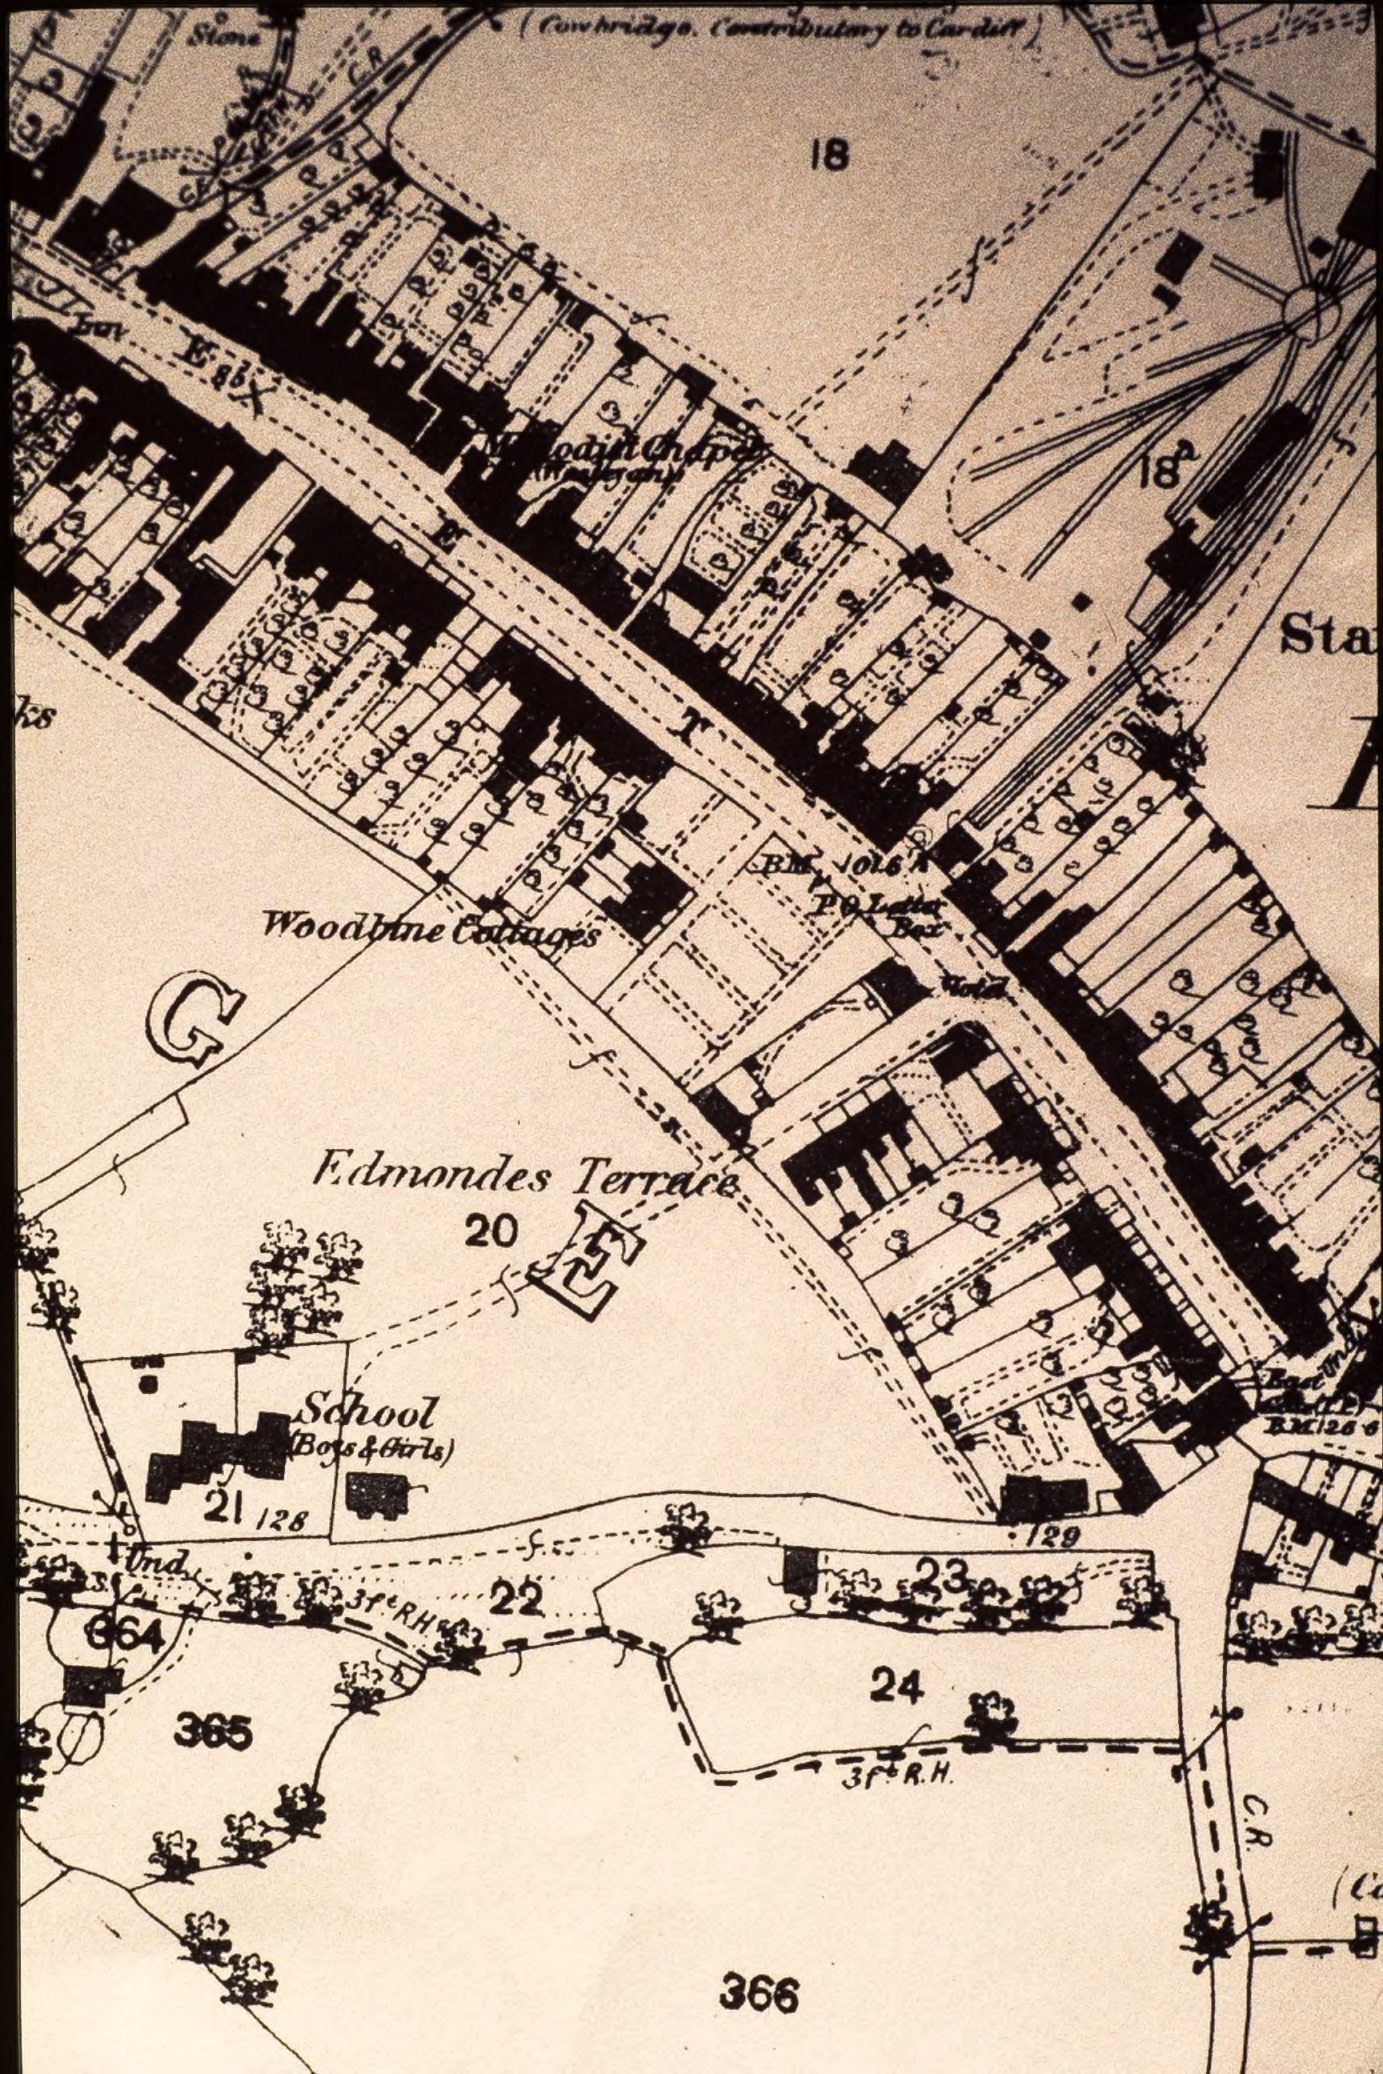

2000

Tilte map 1243

(Cowbridge's Contribution to Cardiff)

18

Stone

St. John's Chapel  
(Worshipers)

18

Sta